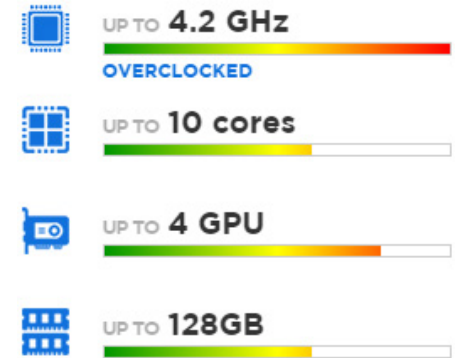

SERVICE & SUPPORT

3-year standard warranty
One year of 24x7 phone support
and next business day onsite service
included (U.S. and Canada only)

BOXX

877-877-2699

Outside U.S.: 512-835-0400