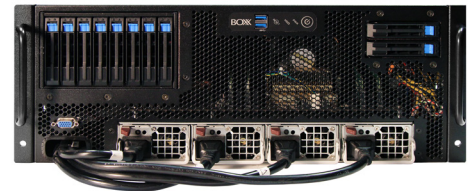

KEY FEATURES

- Up to 8 NVIDIA® Quadro™ professional graphics cards by utilizing PCIe Gen 3 Switch Risers
- Enable mobility, allowing accessibility anywhere to the power of a VCA Certified System
- Drive predictable and accurate physically based realism with Iray for fully interactive design review processes
- Designed for your data center with fastest interconnectivity and scalability

DIMENSIONS

4U Rackmount
19" W, 6.97" H, 30.18" D

BOXX
www.boxx.com

RECOMMENDED FOR APPLICATIONS LIKE

SYSTEM SPECIFICATIONS

PROCESSOR

Dual 4-core Intel® Xeon® processors (8 total cores)

MEMORY

256GB DDR4-2400MHz ECC

GRAPHICS

Up to eight NVIDIA® Quadro™ professional graphics cards by utilizing PCIe Gen 3 Switch Risers

HARD DRIVES

1.2TB SSD SATA 6GB/s
1TB SSD M.2 PCIe

MANAGEMENT AND MONITORING

Mellanox ConnectX 3 VPI PCIe adapter

POWER SUPPLY

Up to 4 x 1620W power supplies

OPERATING SYSTEM

Linux Cent/OS

SERVICE & SUPPORT

3-Year standard warranty
One year of 24x7 phone support and next business day onsite service included (U.S. and Canada only)

Intel® Xeon® processor
Intel Inside®. Powerful Productivity Outside.

BOXX
877-877-2699

Outside U.S.: 512-835-0400