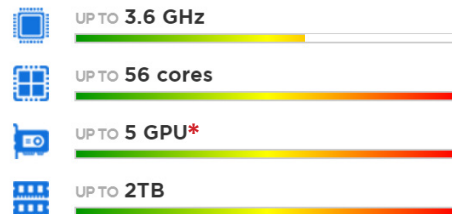

* Support for 4 GPUs depends on GPU model.
Ask a BOXX performance specialist about max GPU configurations and power constraints (D5 has a 1000 watt GPU power budget).