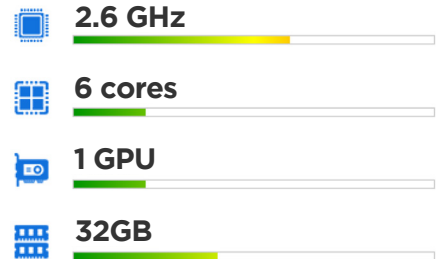

SERVICE & SUPPORT

1-year standard warranty
Expert support via phone and e-mail
M-F, 7AM-6PM CST

BOXX

877-877-2699

Outside U.S.: 512-835-0400