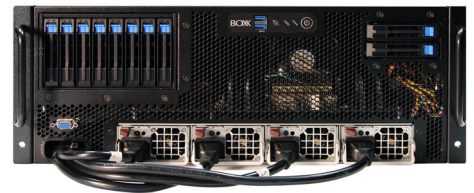

UP TO 2.4 GHz

UP TO 32 cores

UP TO 8 GPU

UP TO 1TB

SERVICE & SUPPORT

3-Year standard warranty
One year of 24x7 phone support
and next business day onsite service
included (U.S. and Canada only)

BOXX

877-877-2699

Outside U.S.: 512-835-0400