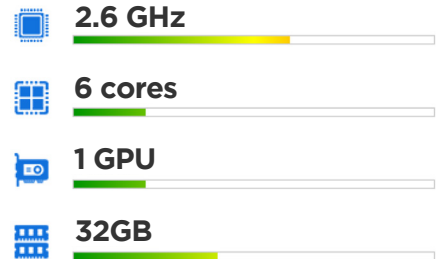

SERVICE & SUPPORT

1-year standard warranty
Expert support via phone and e-mail
M-F, 7AM-6PM CST

BOXX

877-877-2699

Outside U.S.: 512-835-0400