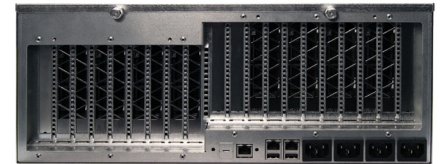

KEY FEATURES

- Features a single Intel® Xeon® W class processor capable of driving up to 8 full-size professional grade NVIDIA® Quadro™, NVIDIA® Tesla™ or AMD® Radeon Pro™ graphics cards
- Up to 1TB of Memory
- Up to 10 removable SSD/SATA drives and up to 4 internal 2.5" or 2 internal 3.5" SSD/SATA drives

DIMENSIONS

4U Rackmount
19" W, 6.97" H, 30.18" D

BOXX
www.boxx.com

RECOMMENDED FOR APPLICATIONS LIKE

SYSTEM SPECIFICATIONS

PROCESSOR

Intel® Xeon® W processor (up to 18 cores)

MEMORY

Up to 512GB DDR4-2666MHz

GRAPHICS

Up to eight NVIDIA® Quadro™, NVIDIA® Tesla™, or AMD® Radeon Pro™ professional graphics cards by utilizing PCIe Gen 3 Switch Risers

INTEGRATED GRAPHICS

ASPEED AST2500 BMC

HARD DRIVES

Up to 10 x 2.5" SSD/SATA drive bays

PORTS

FRONT: 2 X USB 3.0

REAR: 1 x 5GbE LAN
1 x Management LAN

MANAGEMENT AND MONITORING

IPMI 2.0

POWER SUPPLY

Up to 4 x 1620W Power Supplies

EXPANSION OPTIONS

8-or-10 x PCIe x16 (Gen3 x16 bus) slots
1 x PCIe x16 (Gen3 x8 bus) slots

OPERATING SYSTEM

Windows® 10 64-bit
RedHat Enterprise Linux 6 and later
CentOS 6 and later
Ubuntu 12.04 and later

(Please call for additional OS support)

Intel® Xeon® processor
Intel Inside®. Powerful Productivity Outside.

UP TO 4.0 GHz

UP TO 18 cores

UP TO 8 GPU

UP TO 512GB

SERVICE & SUPPORT

3-Year standard warranty
Three years of 24x7 phone support
and next business day onsite service
included (U.S. and Canada only)

BOXX
877-877-2699

Outside U.S.: 512-835-0400