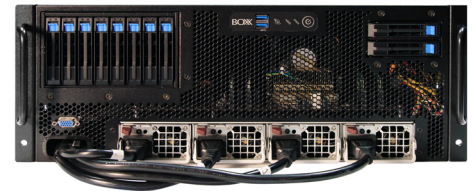

KEY FEATURES

- Features a single Intel® Xeon® W class processor capable of driving up to 8 full-size professional grade NVIDIA® Quadro™, NVIDIA® Tesla™ or AMD® Radeon Pro™ graphics cards
- Up to 1TB of Memory
- Up to 10 removable SSD/SATA drives and up to 4 internal 2.5" or 2 internal 3.5" SSD/SATA drives

DIMENSIONS

4U Rackmount
19" W, 6.97" H, 30.18" D

BOXX
www.boxx.com

RECOMMENDED FOR APPLICATIONS LIKE

SYSTEM SPECIFICATIONS

PROCESSOR

Intel® Xeon® W processor (up to 18 cores)

MEMORY

Up to 512GB DDR4-2666MHz

GRAPHICS

Up to eight NVIDIA® Quadro™, NVIDIA® Tesla™, or AMD® Radeon Pro™ professional graphics cards by utilizing PCIe Gen 3 Switch Risers

INTEGRATED GRAPHICS

ASPEED AST2500 BMC

HARD DRIVES

Up to 10 x 2.5" SSD/SATA drive bays

PORTS

FRONT: 2 X USB 3.0

REAR: 1 x 5GbE LAN
1 x Management LAN

MANAGEMENT AND MONITORING

IPMI 2.0

POWER SUPPLY

Up to 4 x 1620W Power Supplies

EXPANSION OPTIONS

8-or-10 x PCIe x16 (Gen3 x16 bus) slots
1 x PCIe x16 (Gen3 x8 bus) slots

OPERATING SYSTEM

Windows® 10 64-bit
RedHat Enterprise Linux 6 and later
CentOS 6 and later
Ubuntu 12.04 and later

(Please call for additional OS support)

Intel® Xeon® processor
Intel Inside®. Powerful Productivity Outside.

UP TO 4.0 GHz

UP TO 18 cores

UP TO 8 GPU

UP TO 512GB

SERVICE & SUPPORT

3-Year standard warranty
Three years of 24x7 phone support
and next business day onsite service
included (U.S. and Canada only)

BOXX
877-877-2699

Outside U.S.: 512-835-0400